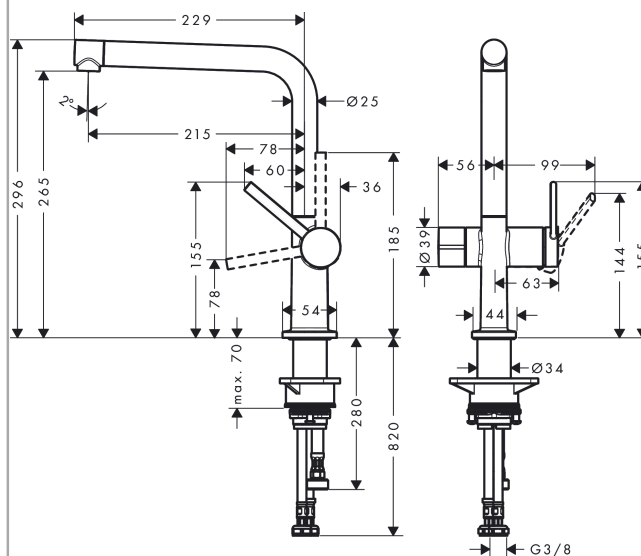

#### product features

- ComfortZone 270
- swivel range adjustable in 4 steps 60°, 110°, 150° or 360°
- laminar spray
- with integrated shut-off valve
- connection dimension: DN15
- maximum flow rate at 3 bar: 8 l/min
- ceramic cartridge
- connection type: G 3/8 connections
- temperature limitation adjustable
- suitable for continuous flow water heaters
- tap hole with Ø 35 mm required

### Scale drawing

### Flowchart

**Talis M54**  
**Single lever kitchen mixer 270, device shut-off valve, 1jet**  
 Surfaces: **Matt Black**    Article Number: **72827670**

## Exploded Drawing

Year of production: >04/20

**Talis M54****Single lever kitchen mixer 270, device shut-off valve, 1jet**Surfaces: **Matt Black** Article Number: **72827670****Spare part list**

Year of production: &gt;04/20