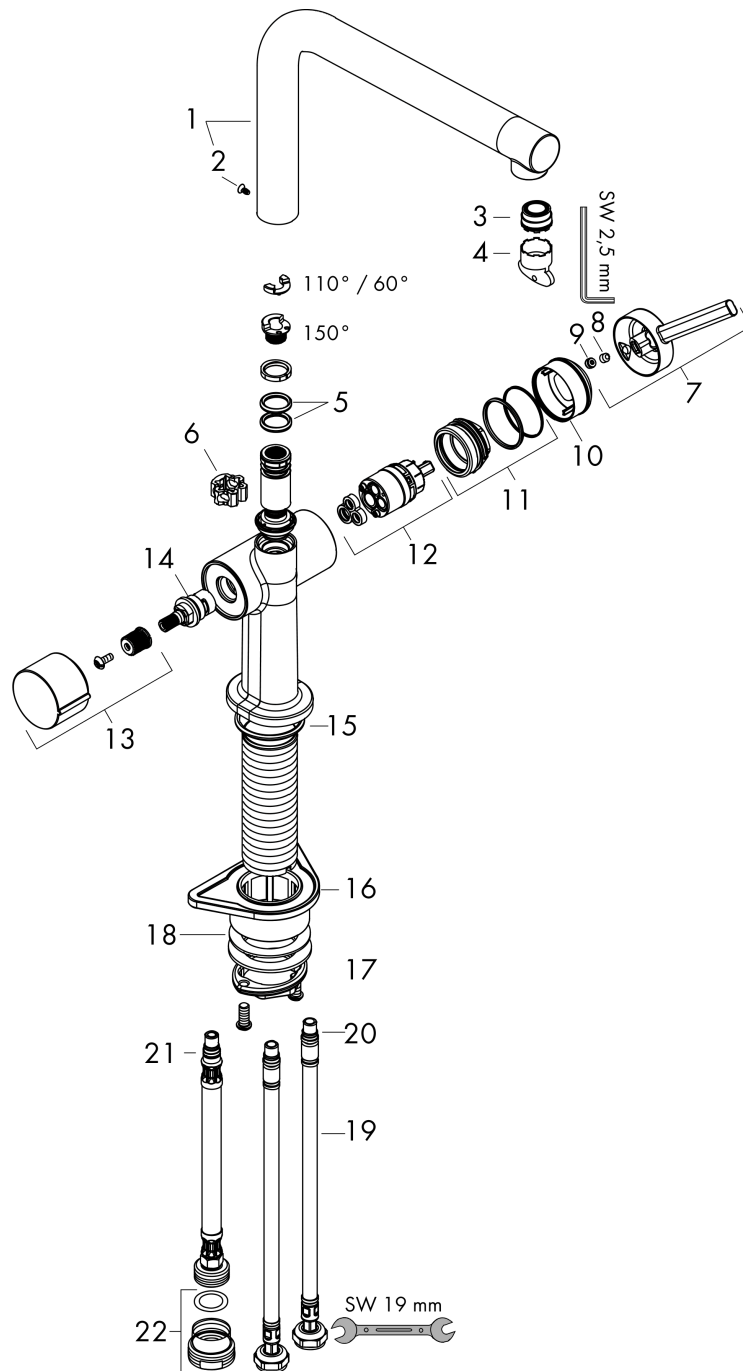

### Scale drawing

### Flowchart

**Talis M54**  
**Single lever kitchen mixer 270, device shut-off valve, 1jet**  
 Surfaces: **Matt Black**    Article Number: **72827670**

## Exploded Drawing

Year of production: >04/20

**Talis M54****Single lever kitchen mixer 270, device shut-off valve, 1jet**Surfaces: **Matt Black** Article Number: **72827670****Spare part list**

Year of production: &gt;04/20

Pos.	Description	Article Number	Price	PU
1	spout cpl.	93758670	-	1
2	screw	97662000	-	1
3	spray former	93748000	-	1
4	service tool	93750000	-	1
5	O-Ring 14x2,5	98189000	-	1
6	axialring	97558000	-	1
7	handle	93736670	-	1
8	hollow set screw M5x5	98446000	-	1
9	screw cover	93735610	-	1
10	flange	93737670	-	1
11	nut	93738000	-	1
12	cartridge, assy	93760000	-	1
13	handle	93809670	-	1
14	shut off unit	93658000	-	1
15	O-ring 36x3	98052000	-	1
16	support	97523000	-	1
17	fixing set (Ø 34)	95049000	-	1
18	lever collar	97548000	-	1
19	connection hose 900 mm M8x0,75 G3/8	93746000	-	1
20	O-ring 6,6x1,6	93019000	-	1
21	O-ring 7x1,5	98422000	-	1
22	reduction coupling	92844000	-	1